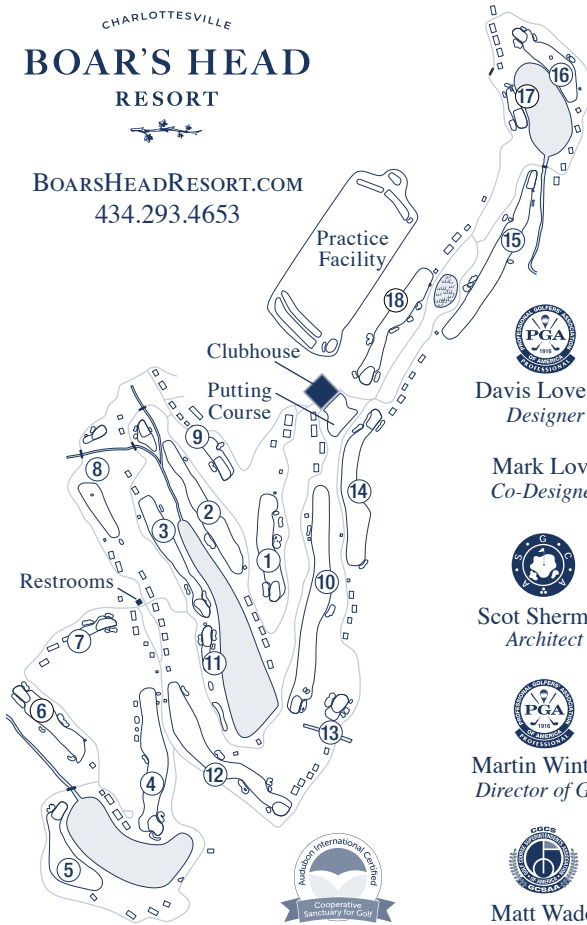

CHARLOTTESVILLE

# BOAR'S HEAD RESORT

BOARSHEADRESORT.COM  
434.293.4653

Davis Love III  
*Designer*

Mark Love  
*Co-Designer*

Scot Sherman  
*Architect*

Martin Winters  
*Director of Golf*

Matt Wade  
*Superintendent*