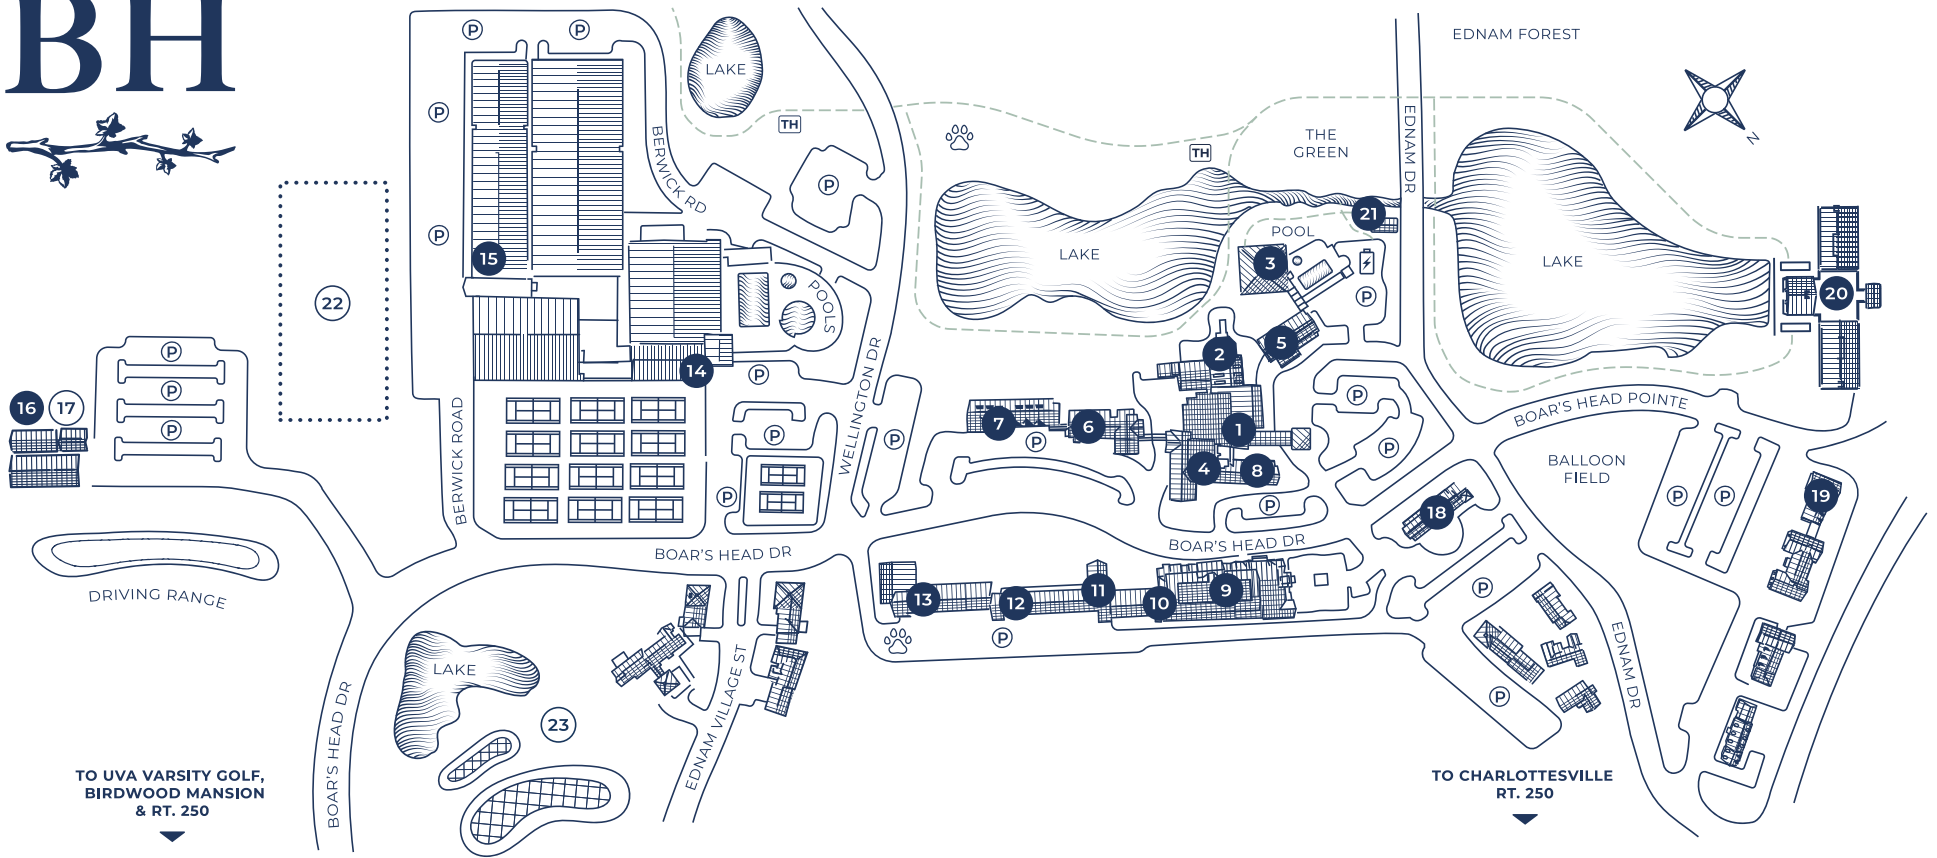

BH

1 Main Inn (UNDER RENOVATION)
Rooms 205 – 406

2 The Mill Room (UNDER RENOVATION)
First Floor: Restaurant & 1834 Room
Lower Level: Hearth, Arbor & Patio Rooms

3 The Spa
Adult Pool & Hot Tub

4 Ballroom
Second Floor: Albemarle,
Blue Ridge & Commonwealth

5 Hunt Club
Rooms 501 – 525

6 600 Lakeside
Rooms 601 – 629

7 700 Lakeside
Rooms 701 – 724

8 Coach Wing
Rooms 201 – 204
Coach Room & Rogan Board Room

9 The Pavilion
Grand Ballroom & Executive Boardroom

10 Ednam Meeting Room

11 Ednam Hall
Rooms 1111 – 1137, 1211 – 1238, 1315 – 1331
Elevator

12 Ednam Hall
Rooms 1211 – 1231

13 Ednam Hall
Rooms 1101 – 1122

14 The Sports Club
Main Entrance, Indoor Tennis,
Pool & Racquets Restaurant

**15 McArthur Squash Center &
Tennis Stadium Entrance**

16 Birdwood Bar & Grill
(Special Events Only)

17 Golf (UNDER RENOVATION)
Birdwood Club House & Pro Shop

18 Guest Registration & Front Desk
Inn Store & Suites 100 & 200

19 Administrative Office

20 UVA Foundation

21 Trout House Farm
Hydroponic Indoor Gardens

**22 Future UVA Varsity
Tennis Stadium**

23 Future Par 3 Short Course

P PARKING

DOG RELIEF AREA

ELECTRIC VEHICLE CHARGING

TH TRAIL HEAD

TRAILS – ASK FOR TRAIL MAP